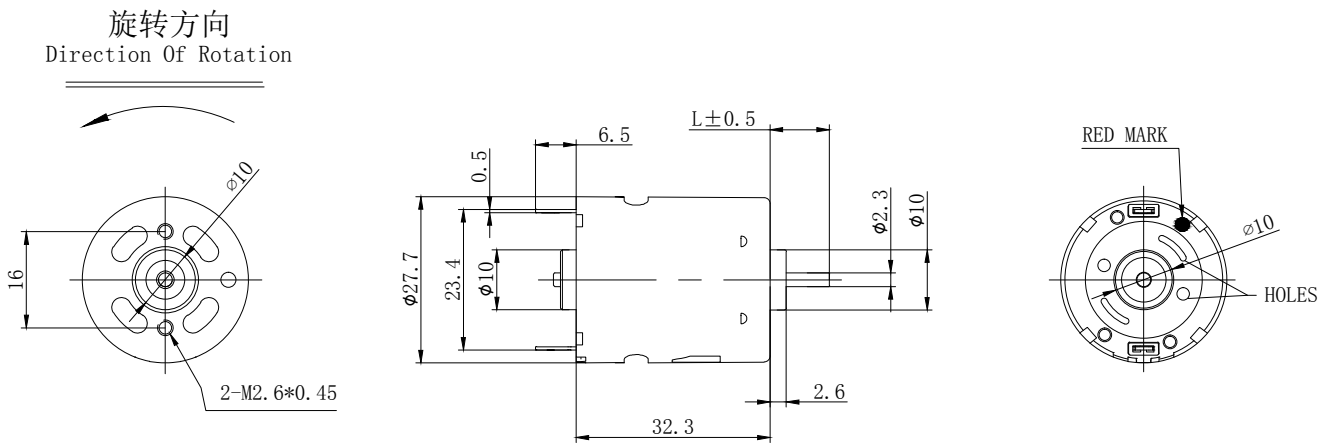

RS-360/365SM

OUTPUT: APPROX 1.0~40W

Precious metal-brush motors

代表的用途: 干发器、爆花机
按摩器、电动工具

Hair drier Popcorn machine
Massager Electric tool

MODEL	VOLTAGE		NO LOAD		AT MAXIMUM EFFICIENCY				STALL	
	OPERATING RANGE	NOMINAL	SPEED	CURRENT	SPEED	CURRENT	TORQUE	OUTPUT	TORQUE	CURRENT
			r/min	A	r/min	A	mN.m	W	g.cm	A
RS-360SM-2885	3-9V	7.2V	12500	0.36	11000	1.3	4.90	5.64	420	8.60
RS-360SM-10500	12-25V	24V	7000	0.05	5697	0.19	4.51	2.57	236	0.90
RS-365SM-12190	6.8-36V	24V	10500	0.08	8400	0.33	5.00	4.39	260	1.32

UNIT: MILLIMETERS

WEIGHT: 55g (APPROX)

RS-360SM-2885

7.2V

RS-365SM-12190

24V