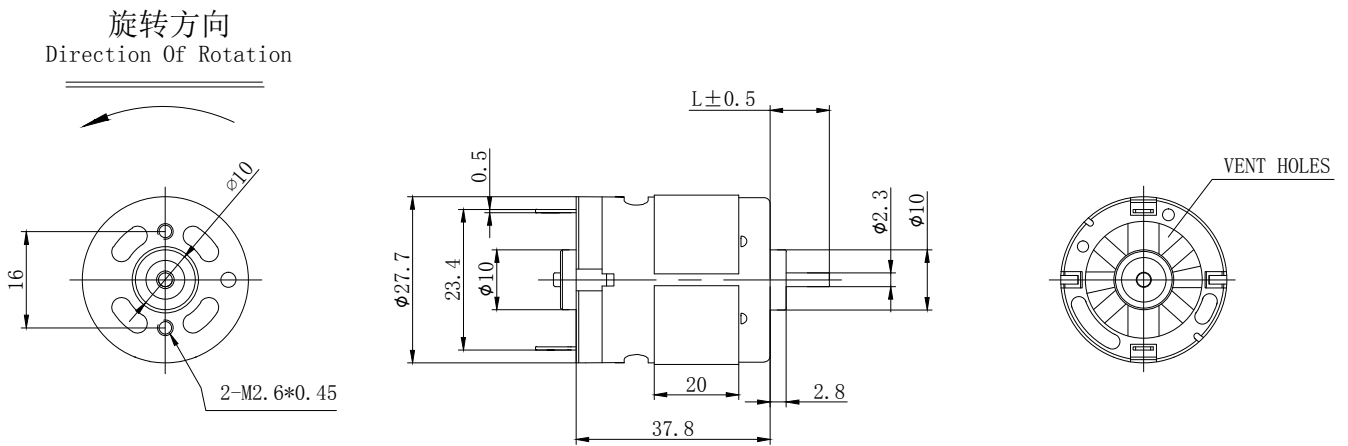

RS-380/385SA

OUTPUT: APPROX 1.0~40W

Precious metal-brush motors

代表的用途: 自动车电装机器
家用电器、泵

Automotive Products
Household Appliances

MODEL	VOLTAGE		NO LOAD		AT MAXIMUM EFFICIENCY				STALL	
	OPERATING RANGE	NOMINAL	SPEED	CURRENT	SPEED	CURRENT	TORQUE	OUTPUT	TORQUE	CURRENT
			r/min	A	r/min	A	g. cm	W	g. cm	A
RS-380SA-4045	3-9V	6V	12700	0.48	10900	2.94	100	12.3	780	18.0
RS-380SA-3270	4.5-15V	12V	15200	0.34	13600	1.90	100	13.9	950	14.0
RS-385SA-2465	6-24V	12V	9800	0.20	8100	0.99	95	7.89	570	5.00

UNIT: MILLIMETERS

WEIGHT: 80g (APPROX)

RS-380SA-4045

6.0V

RS-385SA-2465

12V